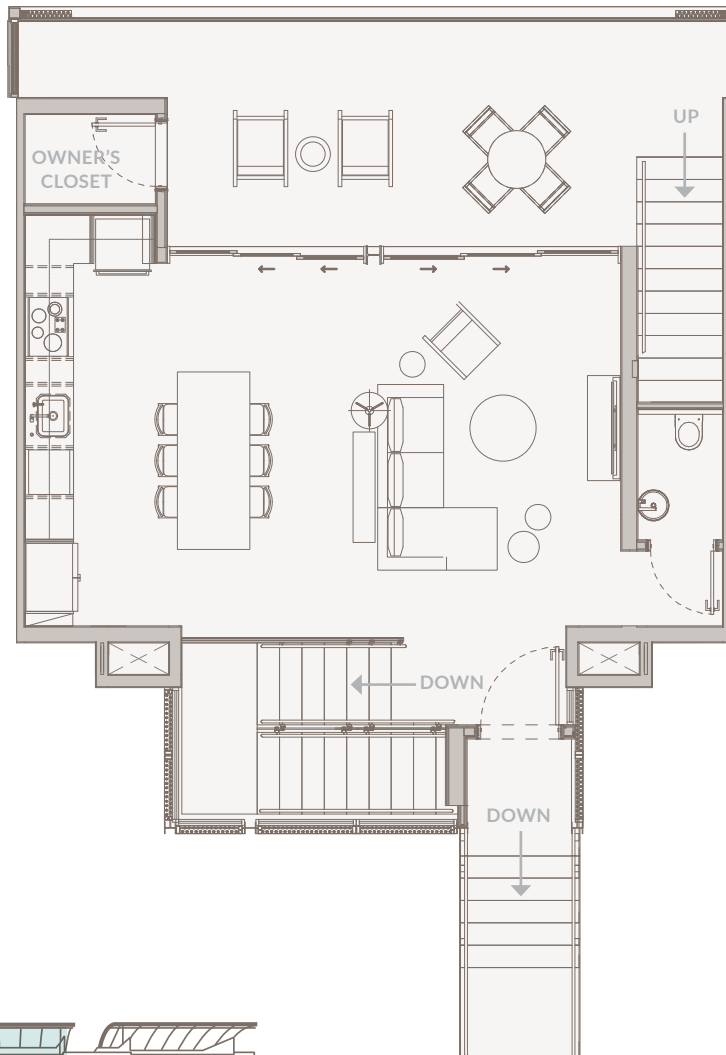

# TWO-BEDROOM PENTHOUSE

ROOFTOP TERRACE

Interior Living 1,845 SF

Exterior Living 901 SF

Total Living 2,746 SF

# TWO-BEDROOM PENTHOUSE

MAIN LEVEL

Interior Living 1,845 SF

Exterior Living 901 SF

Total Living 2,746 SF

# TWO-BEDROOM PENTHOUSE

Interior Living 1,845 SF

Exterior Living 901 SF

Total Living 2,746 SF

LOWER LEVEL