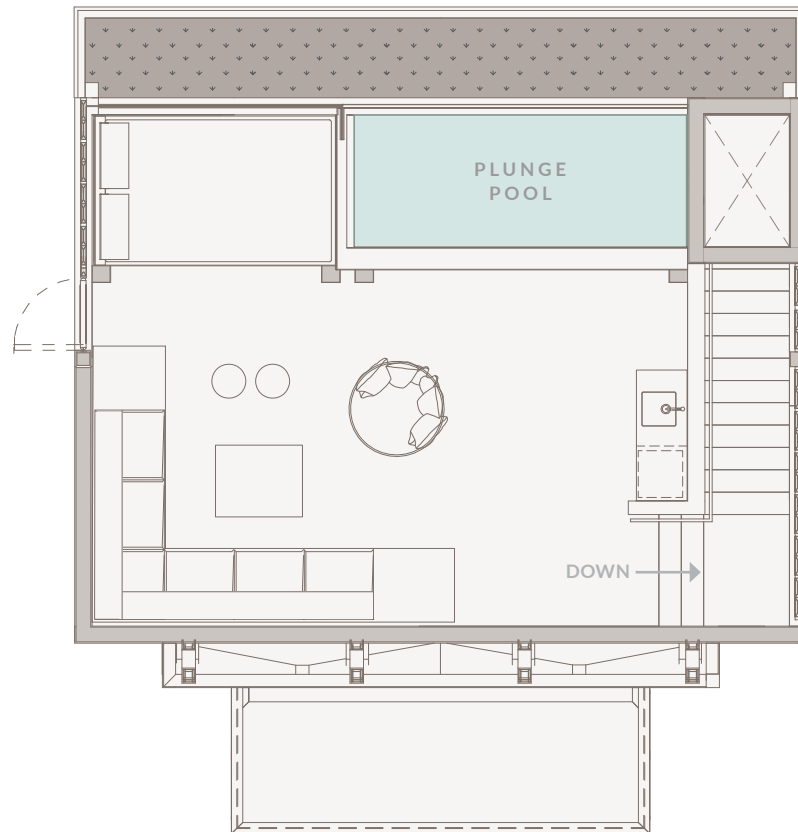

# TWO-BEDROOM PENTHOUSE

ROOFTOP TERRACE

Interior Living 1,845 SF

Exterior Living 901 SF

Total Living 2,746 SF

# TWO-BEDROOM PENTHOUSE

MAIN LEVEL

Interior Living 1,845 SF

Exterior Living 901 SF

Total Living 2,746 SF

# TWO-BEDROOM PENTHOUSE

Interior Living 1,845 SF

Exterior Living 901 SF

Total Living 2,746 SF

LOWER LEVEL