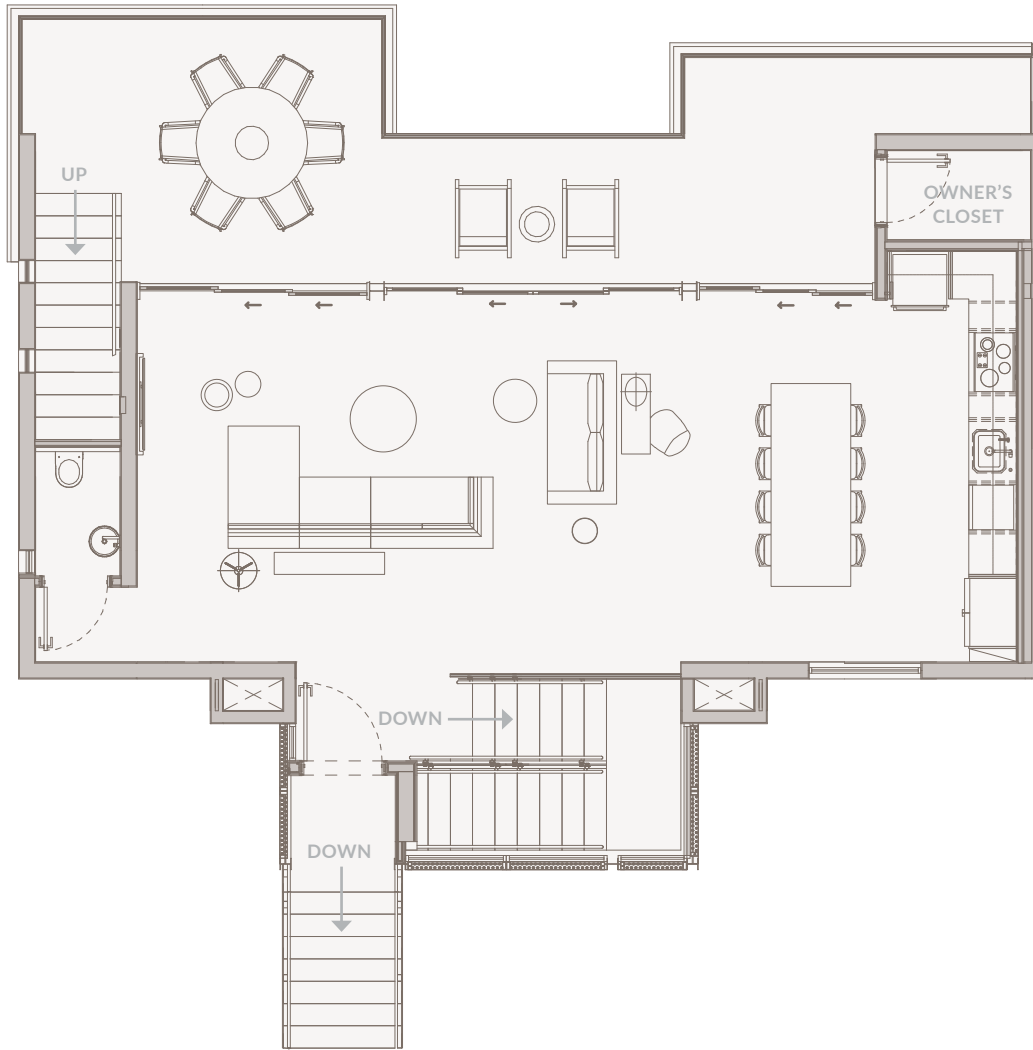

# THREE-BEDROOM PENTHOUSE

ROOFTOP TERRACE

Interior Living 2,407 SF

Exterior Living 1,152 SF

Total Living 3,559 SF

# THREE-BEDROOM PENTHOUSE

MAIN LEVEL

Interior Living 2,407 SF

Exterior Living 1,152 SF

Total Living 3,559 SF

# THREE-BEDROOM PENTHOUSE

LOWER LEVEL

Interior Living 2,407 SF

Exterior Living 1,152 SF

Total Living 3,559 SF