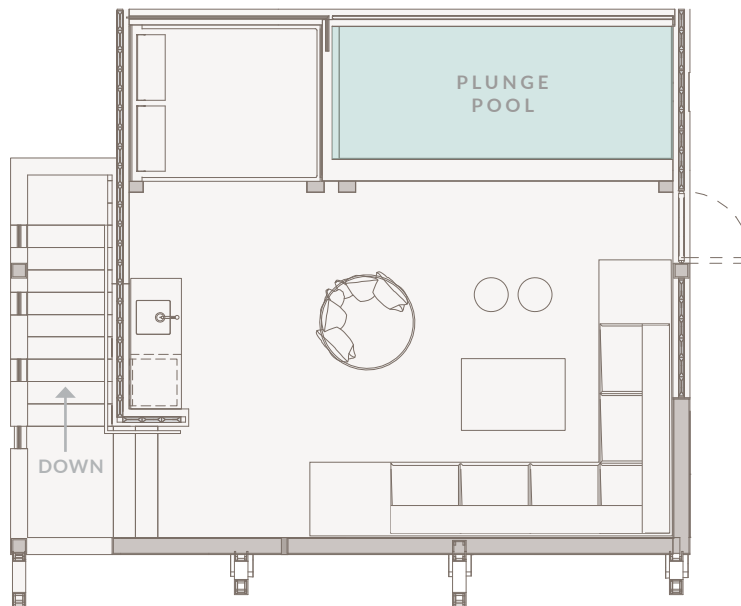

# THREE-BEDROOM PENTHOUSE

ROOFTOP TERRACE

Interior Living 2,407 SF

Exterior Living 1,152 SF

Total Living 3,559 SF

# THREE-BEDROOM PENTHOUSE

MAIN LEVEL

Interior Living 2,407 SF

Exterior Living 1,152 SF

Total Living 3,559 SF

# THREE-BEDROOM PENTHOUSE

LOWER LEVEL

Interior Living 2,407 SF

Exterior Living 1,152 SF

Total Living 3,559 SF